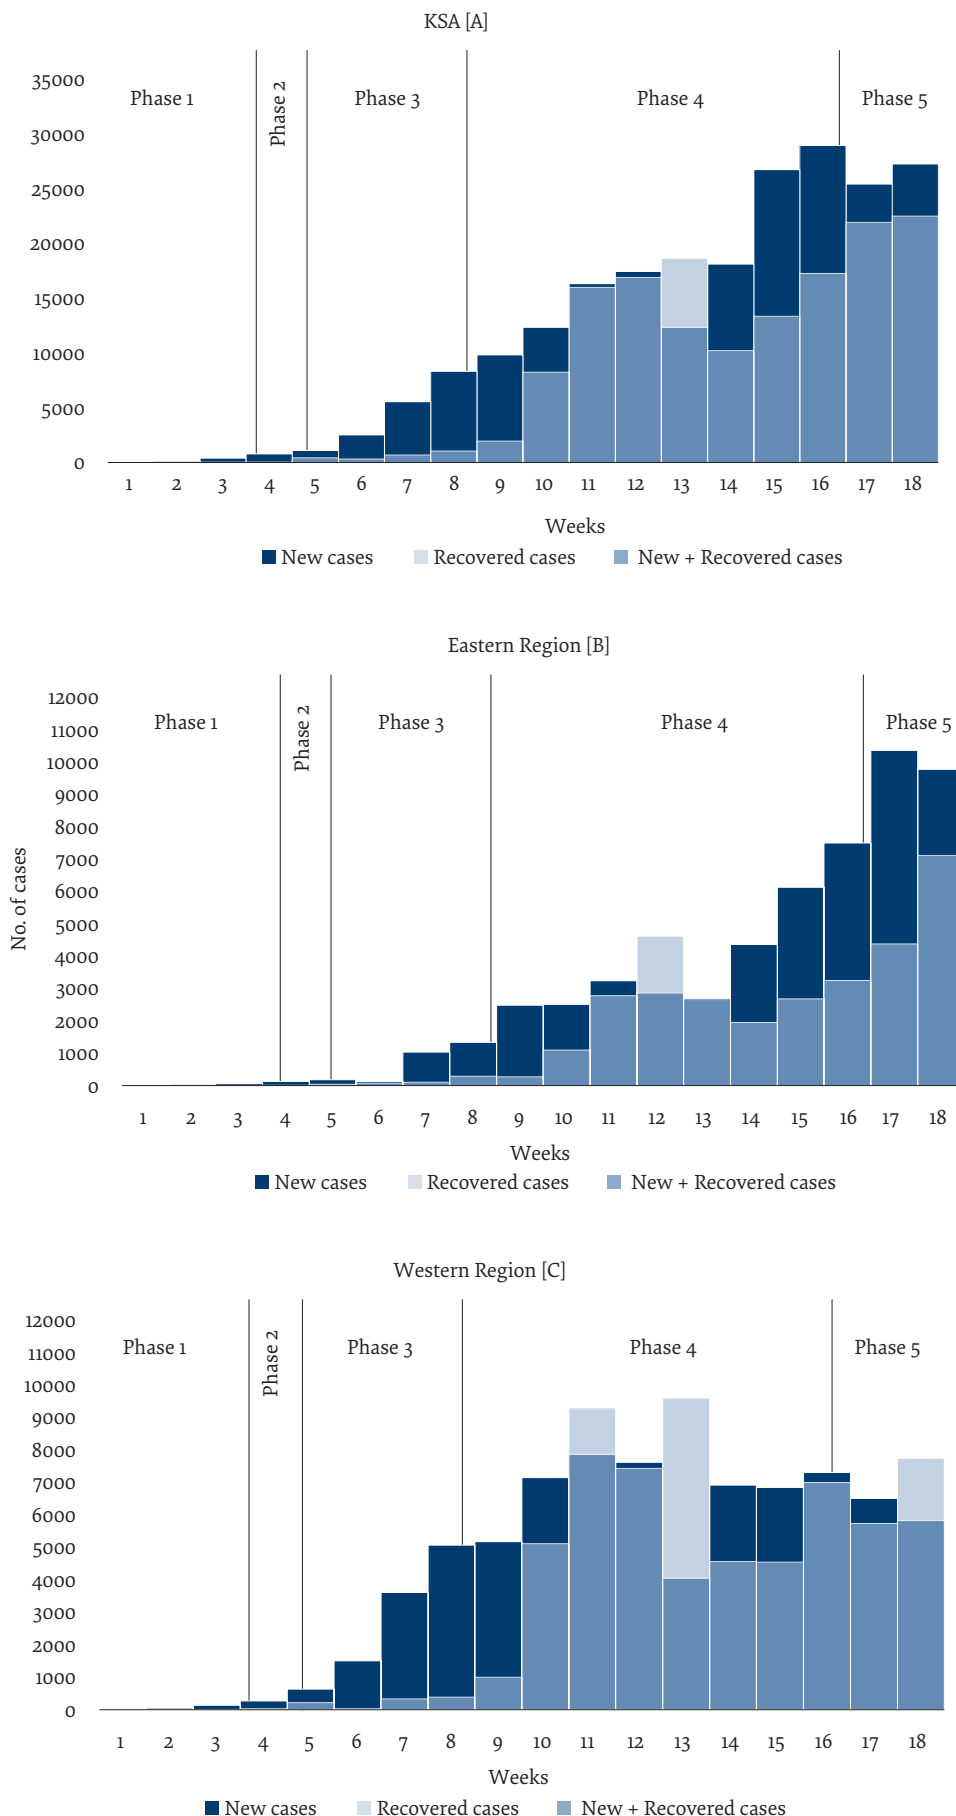

Figure 1 New and recovered cases nationwide and in different regions, by intervention phase, Saudi Arabia, 2 March–5 July 2020

Figure 1 New and recovered cases nationwide and in different regions, by intervention phase, Saudi Arabia, 2 March–5 July 2020 (concluded)