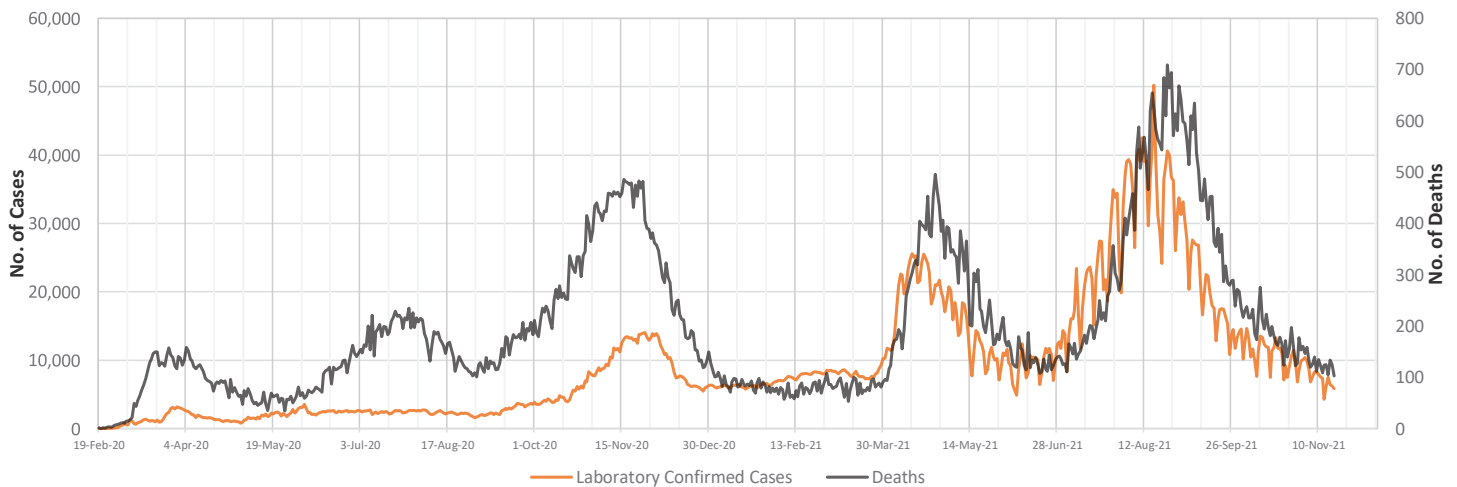

Covid-19 Update

Islamic Republic of Iran

Coronavirus Disease 2019

IRAN	New Lab Confirmed Cases	New Deaths	Total Lab Confirmed Cases	Total Recoveries	Total Deaths
	5,882 ↓(-369)	103 ↓(-22)	6,063,775	5,746,487	128,634

Trend of COVID-19

I.R. IRAN Update

Figure 1 - Trend of COVID-19 Laboratory-Confirmed Cases and Deaths, 19 February 2020 - 18 November 2021