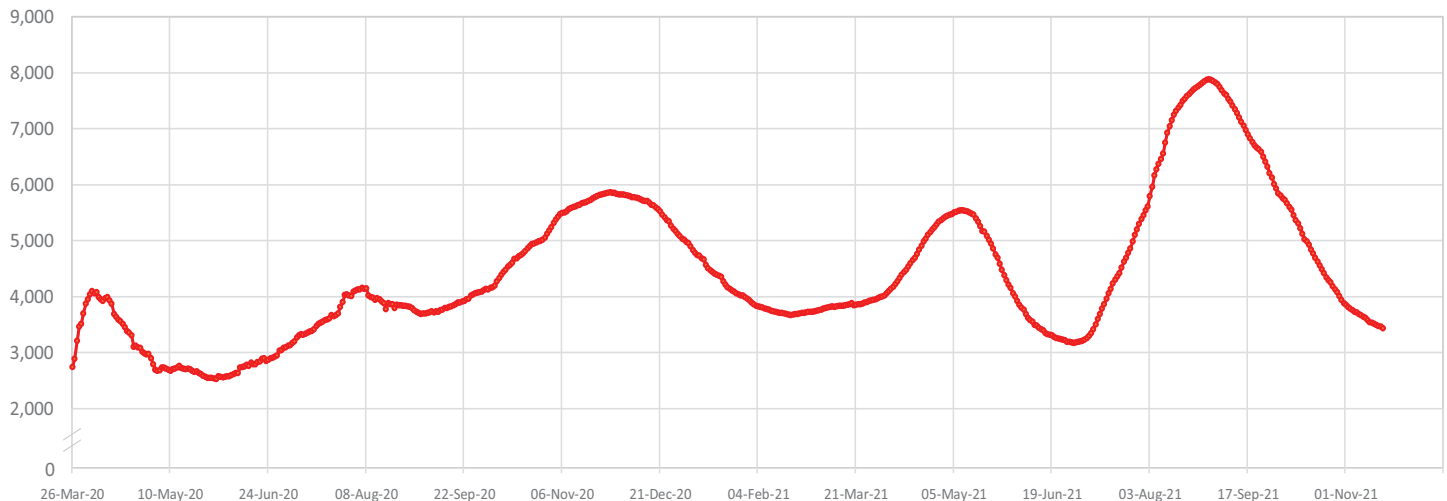

### Trend of COVID-19

#### I.R. IRAN Update

Figure 1 - Trend of COVID-19 Laboratory-Confirmed Cases and Deaths, 19 February 2020 - 18 November 2021

Number of cases admitted to ICU: 3,439 ↓(-24)

Figure 2 - COVID-19 Patients in Intensive Care, 26 March 2020 - 18 November 2021