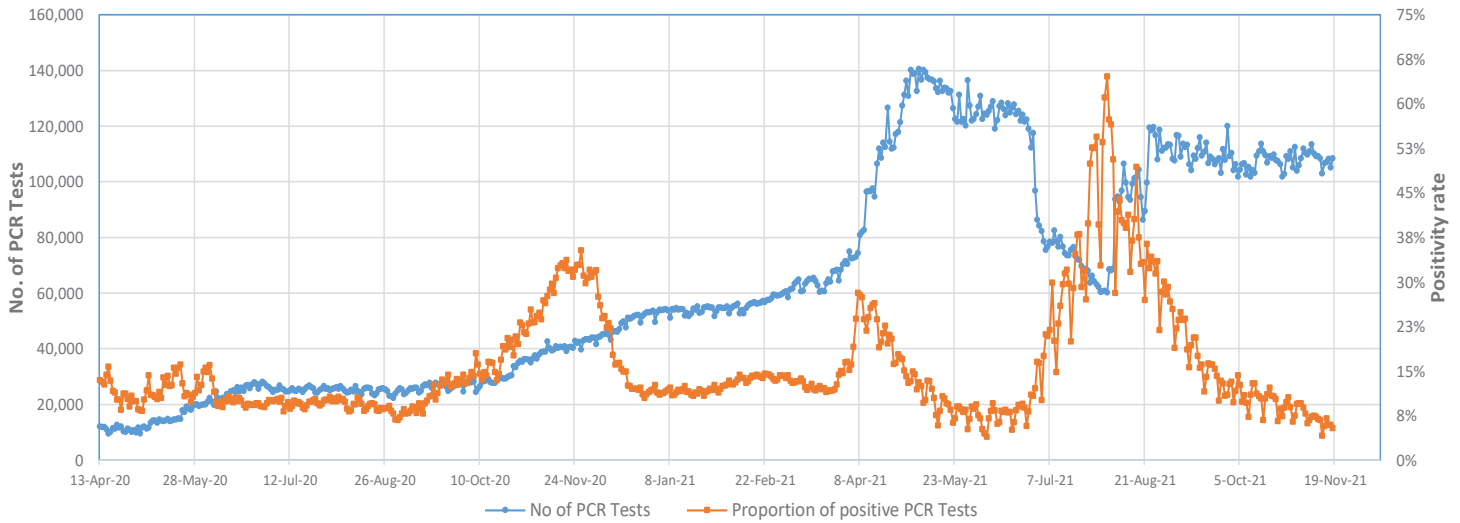

Figure 3 - Number of Daily COVID-19 PCR Tests and Percentage of Positive Cases, 13 April 2020 - 18 November 2021

The cumulative number of laboratory tests as of today is 37,468,072.

7-Day Moving Average of COVID-19 PCR Test at PHC Per 100,000 Population by Province

Province	04/11	05/11	06/11	07/11	08/11	09/11	10/11	11/11	12/11	13/11	14/11	15/11	16/11	17/11	18/11
Fars	171	172	173	174	175	176	177	178	179	180	181	182	183	184	185
Ilam	66	66	62	63	63	62	54	66	66	70	72	69	63	62	53
Kohgiluyeh and Buyer Ahmad	56	56	54	53	54	55	58	53	46	40	43	43	43	48	44
Semnan	57	57	53	54	54	51	47	46	53	48	50	46	48	45	43
Charmahal va Bakhtiari	51	51	50	56	53	50	49	46	46	42	45	44	42	44	42
Yazd	45	45	44	43	43	46	45	43	43	41	42	41	42	43	40
Khorasan-North	39	44	45	44	43	42	39	46	42	41	44	45	45	39	28
Khorasan-Razavi	39	39	35	32	39	41	36	35	35	31	32	30	29	30	26
Zanjan	36	36	33	35	34	33	31	29	26	25	27	28	29	28	25
Khorasan-South	29	29	26	27	26	26	25	25	30	28	31	29	29	25	24
Azerbaijan-West	28	28	26	25	25	25	22	23	29	26	27	26	25	25	23
Qazvin	26	27	26	26	25	25	23	23	25	23	25	23	24	23	21
Hamedan	27	27	24	25	25	25	24	24	22	21	22	21	21	21	19
Kordestan	28	28	25	25	24	24	22	21	23	22	22	21	20	20	19
Alborz	24	24	22	23	23	23	23	22	21	20	21	20	19	19	18
Lorestan	27	27	23	21	21	21	23	22	23	22	22	20	19	19	17
Azerbaijan-East	24	24	22	21	20	19	23	21	21	19	21	20	19	19	16
Kerman	18	18	18	19	19	18	18	17	21	20	20	19	18	18	16
Khuzestan	20	20	19	19	18	18	15	15	15	14	16	16	16	16	16
Markazi	19	19	18	15	18	17	17	16	15	15	17	16	16	16	15
Kermanshah	18	18	17	17	17	17	16	15	17	16	16	15	15	15	13
Qom	11	11	11	17	16	16	16	14	16	15	16	15	14	14	13
Esfahan	14	14	13	13	13	13	11	11	11	10	10	10	10	9	9
Sistan & Baluchestan	10	10	10	8	9	9	7	7	7	7	7	6	6	7	5
Tehran	8	8	8	9	8	8	7	7	7	7	7	6	6	6	5
Golestan	8	8	8	8	8	8	6	6	6	6	6	6	6	5	5
Gilan	7	7	6	7	6	7	4	4	2	2	3	4	5	4	4
Bushehr	5	5	5	4	4	4	4	4	4	4	5	5	4	4	4
Ardebil	5	5	4	5	4	4	6	5	4	4	4	4	4	4	4
Mazandaran	4	4	4	4	4	4	2	2	4	4	4	3	4	4	3
Hormozgan	2	2	2	2	2	2	3	2	5	3	2	1	0	0	0
Iran	21	22	21	21	20	20	19	19	19	18	18	18	18	17	14

* Sources: SIB for 58 universities of medical sciences; SINA for Mashhad, Abadan, and Iran universities of medical sciences; NAB for Gorgan University of Medical Sciences; PARSa for Mazandaran University of Medical Sciences