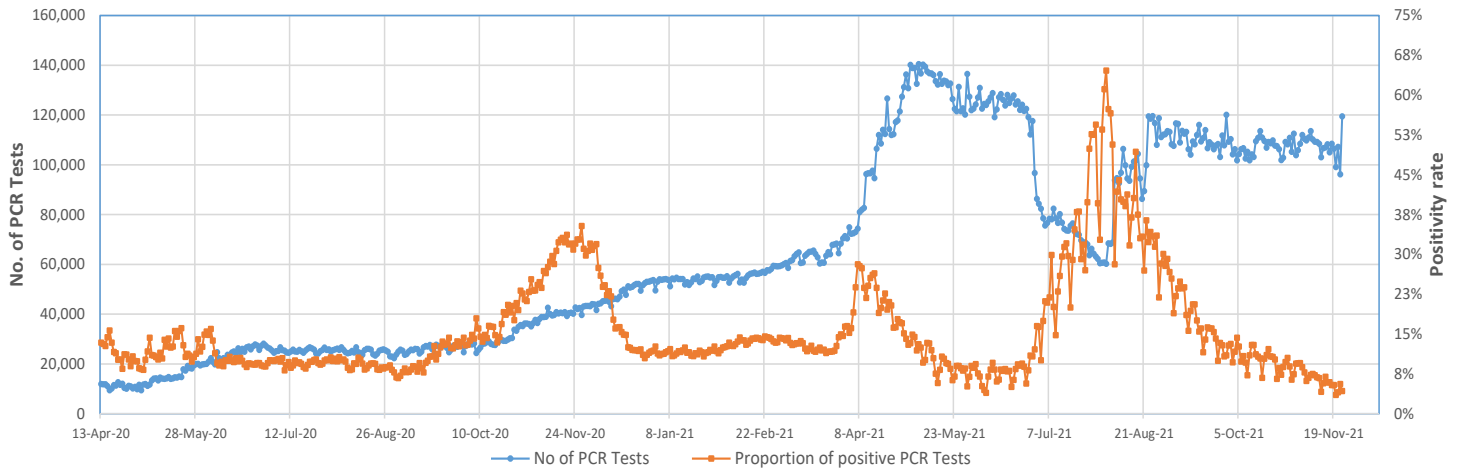

Trend of COVID-19

I.R. IRAN Update

Figure 1 - Trend of COVID-19 Laboratory-Confirmed Cases and Deaths, 19 February 2020 - 23 November 2021

Number of cases admitted to ICU: 3,386 ↓(-7)

Figure 2 - COVID-19 Patients in Intensive Care, 26 March 2020 - 23 November 2021

Figure 3 - Number of Daily COVID-19 PCR Tests and Percentage of Positive Cases, 13 April 2020 - 23 November 2021

The cumulative number of laboratory tests as of today is 37,996,904.

7-Day Moving Average of COVID-19 PCR Test at PHC Per 100,000 Population by Province