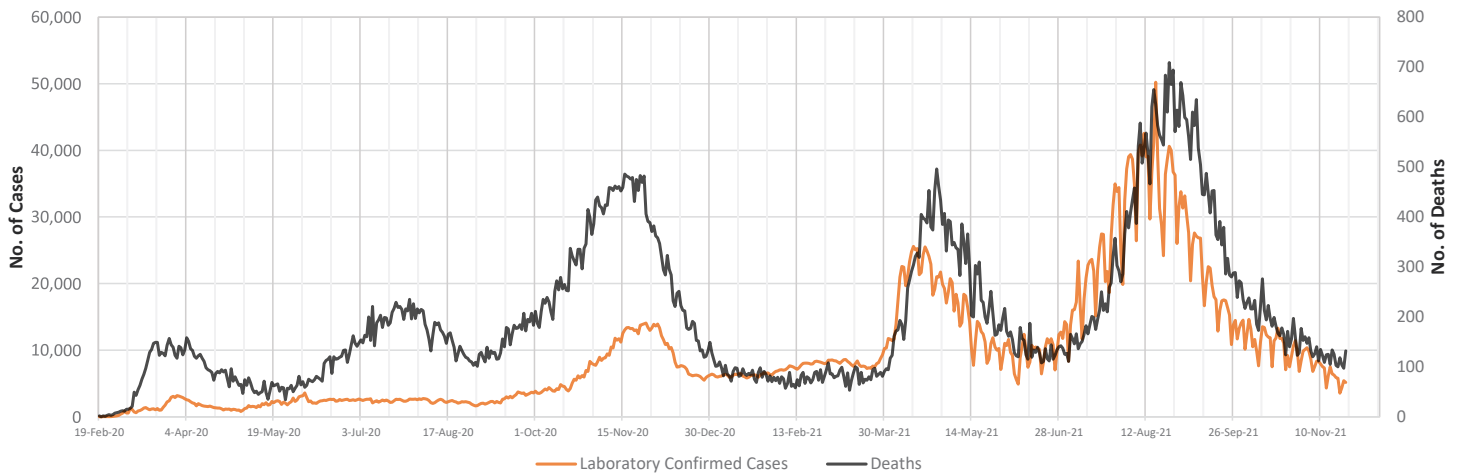

Covid-19 Update

Islamic Republic of Iran
Coronavirus Disease 2019

World Health Organization
Islamic Republic of Iran

www.emro.who.int/iran

No. 643 / 23 November 2021

IRAN	New Lab Confirmed Cases	New Deaths	Total Lab Confirmed Cases	Total Recoveries	Total Deaths
	5,144 ↓(-283)	132 ↑(+35)	6,088,009	5,807,089	129,185

Trend of COVID-19

I.R. IRAN Update

Figure 1 - Trend of COVID-19 Laboratory-Confirmed Cases and Deaths, 19 February 2020 - 23 November 2021

Number of cases admitted to ICU: 3,386 ↓(-7)

Figure 2 - COVID-19 Patients in Intensive Care, 26 March 2020 - 23 November 2021