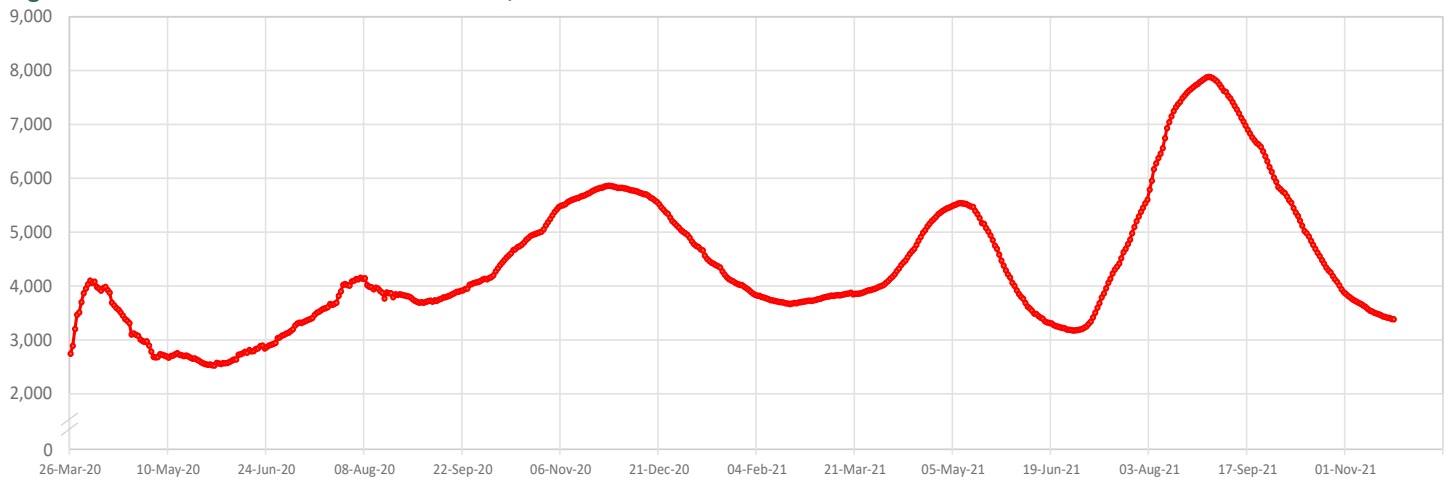

Trend of COVID-19

I.R. IRAN Update

Figure 1 - Trend of COVID-19 Laboratory-Confirmed Cases and Deaths, 19 February 2020 - 23 November 2021

Number of cases admitted to ICU: 3,386 ↓(-7)

Figure 2 - COVID-19 Patients in Intensive Care, 26 March 2020 - 23 November 2021