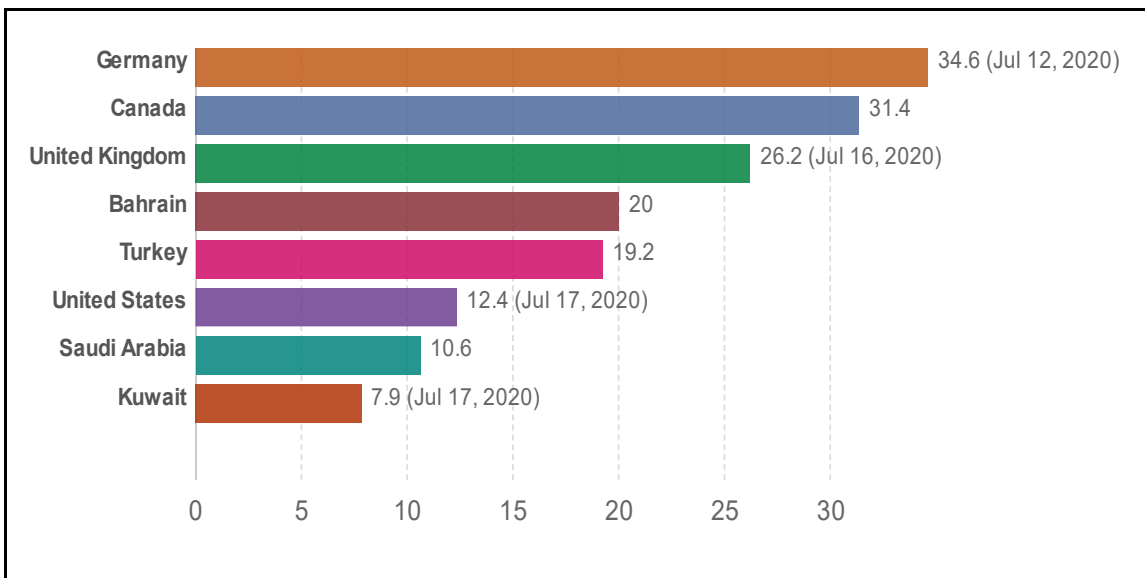

Total COVID-19 tests for each confirmed case, a number of countries, July 18th