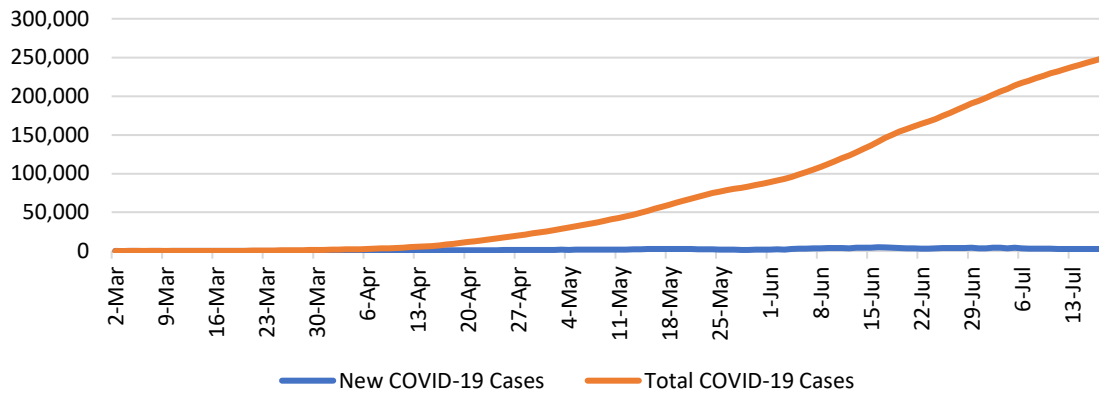

Coronavirus Disease 2019 (COVID-19) Situation Report

Situation Report Annex - Kingdom of Saudi Arabia

21st of July, 2020

Confirmed Cases

Total and Daily Cinfirmed COVID-19 Cases in KSA

Daily Cinfirmed COVID-19 Cases in KSA

Daily Cinfirmed COVID-19 Cases: is the Curve Bending?

A downward trend in new cases has been observed in the last two weeks with drop in daily average from approximately 3,920 new cases to approximately 2,770 new cases daily.