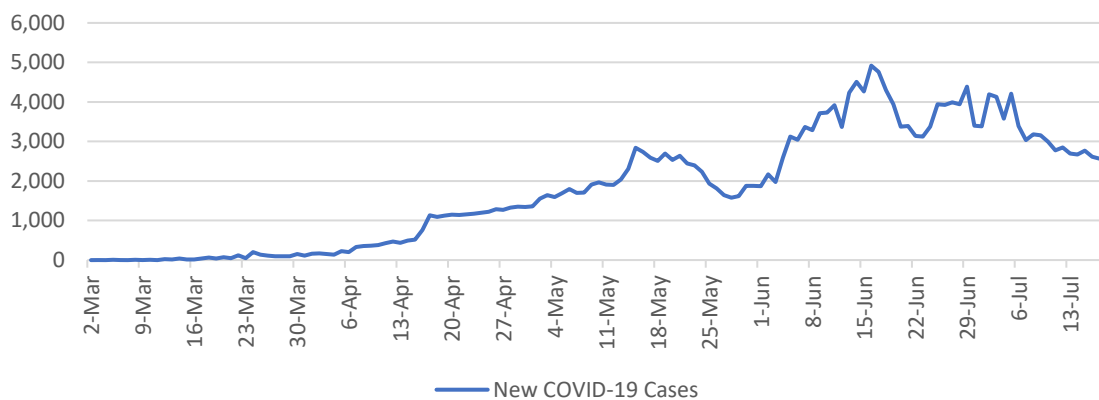

Coronavirus Disease 2019 (COVID-19) Situation Report

Situation Report Annex - Kingdom of Saudi Arabia

21st of July, 2020

Confirmed Cases

Total and Daily Cinfirmed COVID-19 Cases in KSA

Daily Cinfirmed COVID-19 Cases in KSA

Daily Cinfirmed COVID-19 Cases: is the Curve Bending?

A downward trend in new cases has been observed in the last two weeks with drop in daily average from approximately 3,920 new cases to approximately 2,770 new cases daily.