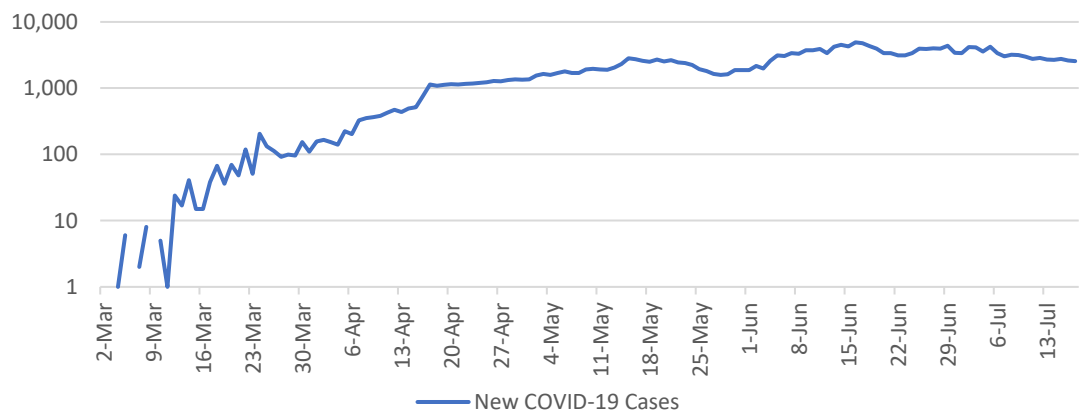

Coronavirus Disease 2019 (COVID-19) Situation Report

Situation Report Annex - Kingdom of Saudi Arabia

21st of July, 2020

Confirmed Cases

Total and Daily Cinfirmed COVID-19 Cases in KSA

Daily Cinfirmed COVID-19 Cases in KSA

Daily Cinfirmed COVID-19 Cases: is the Curve Bending?

A downward trend in new cases has been observed in the last two weeks with drop in daily average from approximately 3,920 new cases to approximately 2,770 new cases daily.