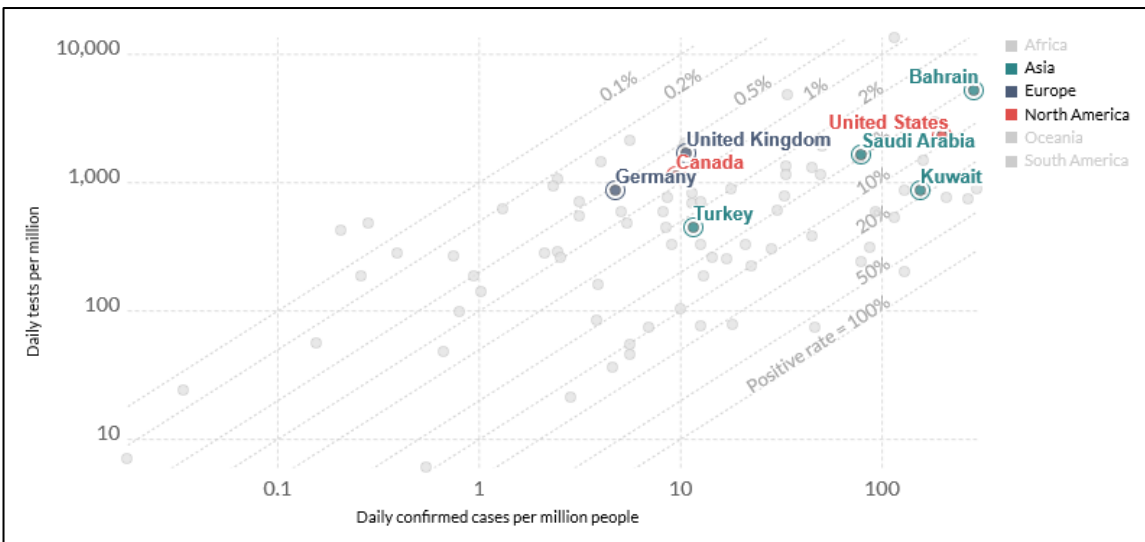

Daily Cinfirmed COVID-19 Cases: is the Curve Bending?

A downward trend in new cases has been observed in the last two weeks with drop in daily average from approximately 3,920 new cases to approximately 2,770 new cases daily.

PCR Testing

Daily tests versus daily new confirmed cases per million population, a number of countries

Total COVID-19 tests for each confirmed case, a number of countries, July 18th

Deaths and Case Fatality Rate