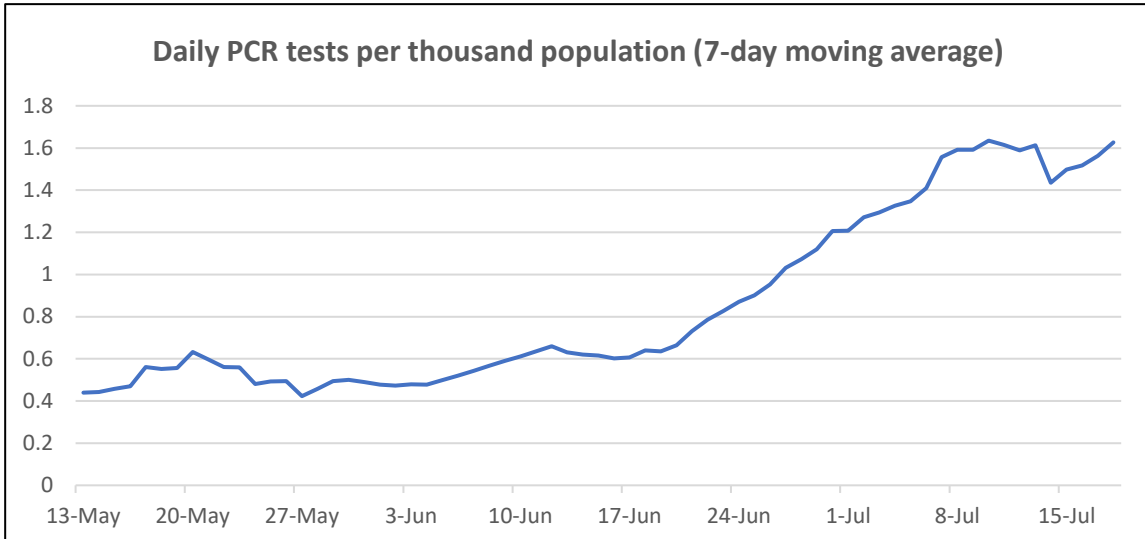

PCR Testing

Daily tests versus daily new confirmed cases per million population, a number of countries